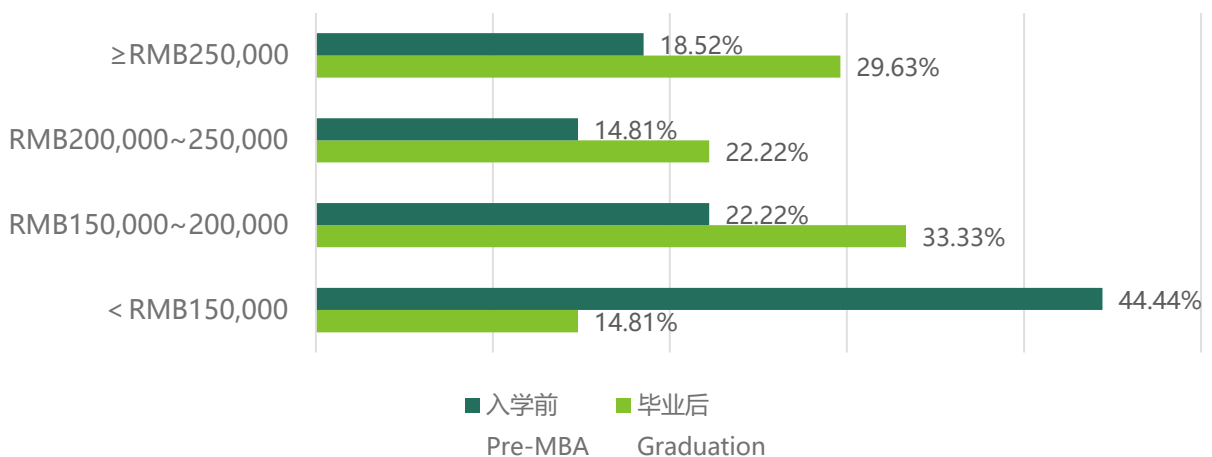

就业分析 Employment Analysis

单位类型 Company Ownership

就业分析 Employment Analysis

行业分布 Employment by Industries

就业分析 Employment Analysis

职能分布 Employment by Functions

就业分析 Employment Analysis

行业转换情况 Change in Industry

职能转换情况 Change in Function

注：有62.96%的毕业生在毕业后进入了新的行业领域，从事新的岗位职能。

About 62.96% of the graduates get a job in a brand new industry with new function.

年薪分布 Employment by Annual Salary

注：以上年收入未包括股权、分红等激励。约15%的学生有股权、提成等其他激励方式。