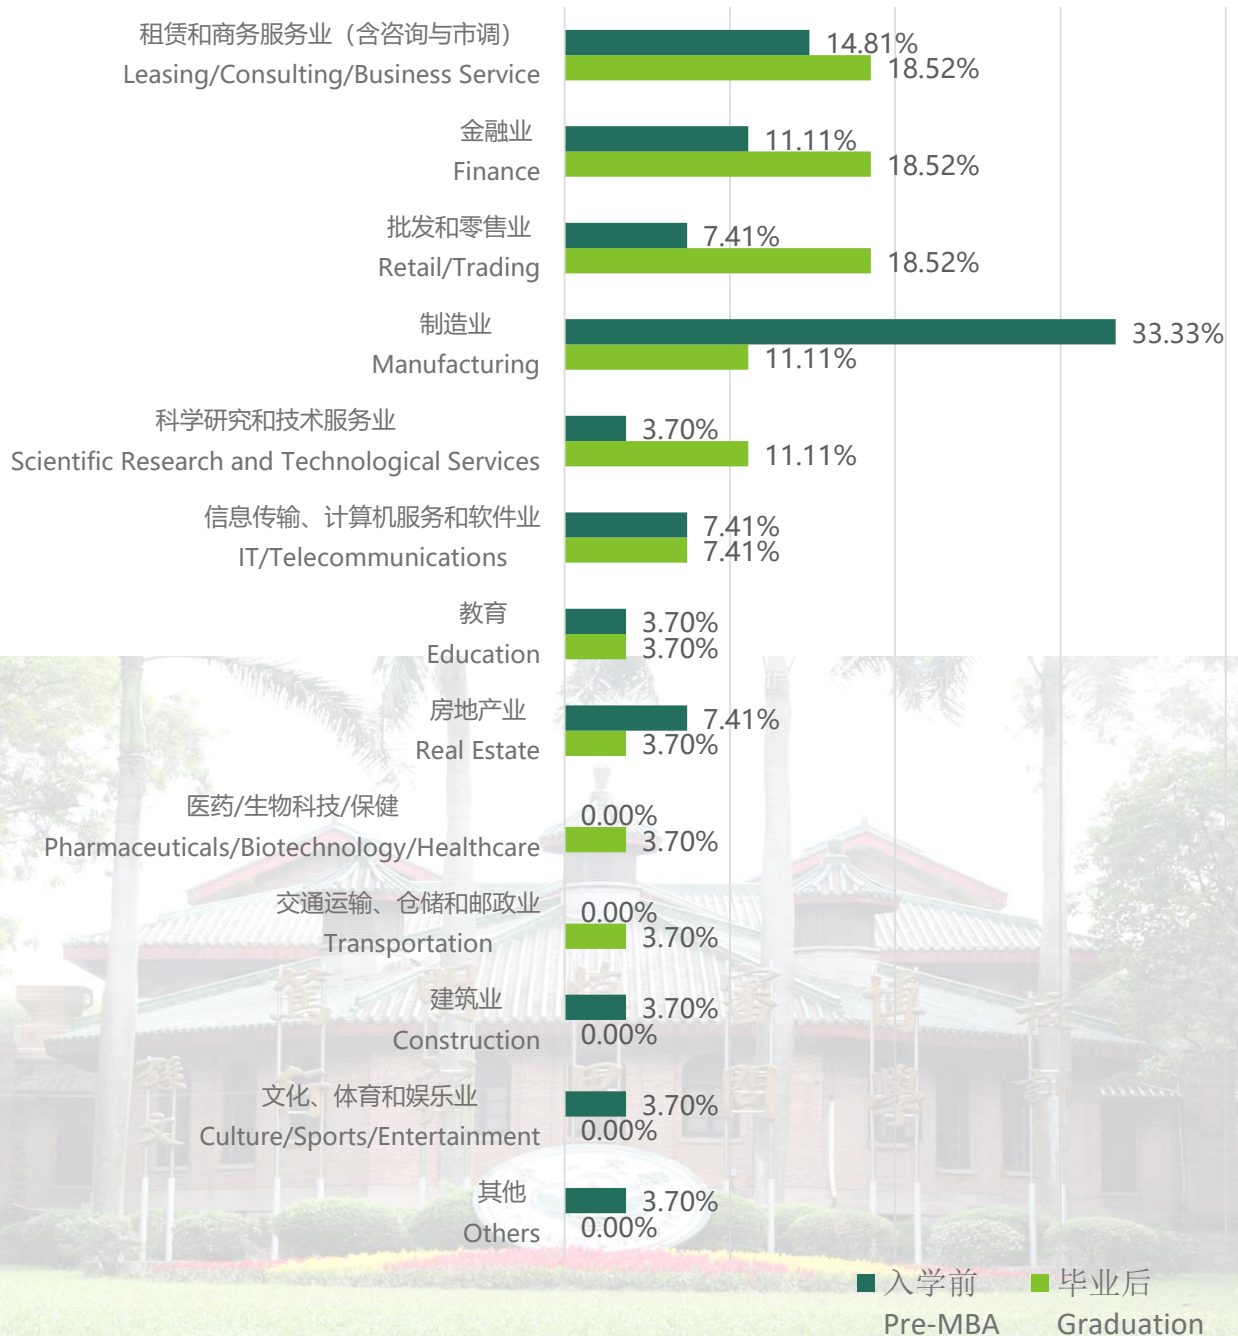

就业分析 Employment Analysis

单位类型 Company Ownership

就业分析 Employment Analysis

行业分布 Employment by Industries

就业分析 Employment Analysis

职能分布 Employment by Functions

就业分析 Employment Analysis

行业转换情况 Change in Industry

职能转换情况 Change in Function

注：有62.96%的毕业生在毕业后进入了新的行业领域，从事新的岗位职能。

About 62.96% of the graduates get a job in a brand new industry with new function.

年薪分布 Employment by Annual Salary

注：以上年收入未包括股权、分红等激励。约15%的学生有股权、提成等其他激励方式。

The salary above does not include the bonus of share options, profit share, signing on bonus or similar.

About 15% of graduates have other incentives such as equity and commissions.

就业分析 Employment Analysis