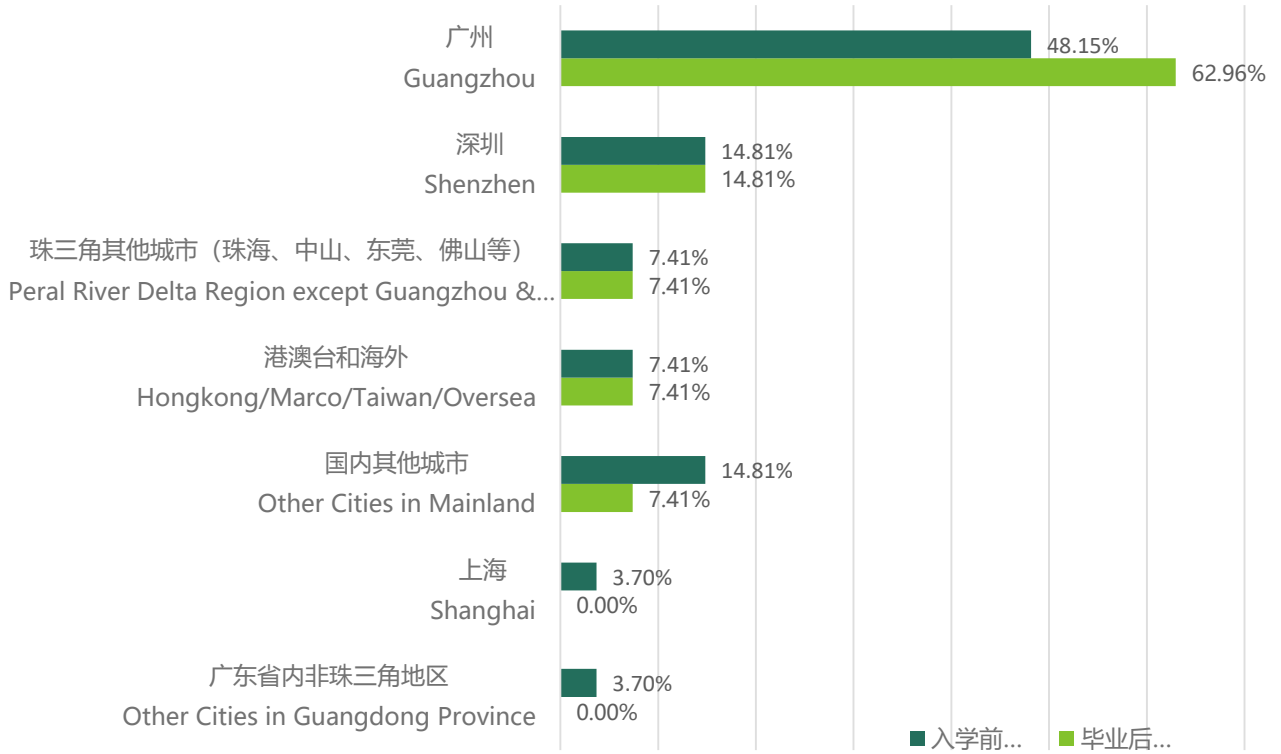

就业分析 Employment Analysis

就业地区分布 Employment by Location