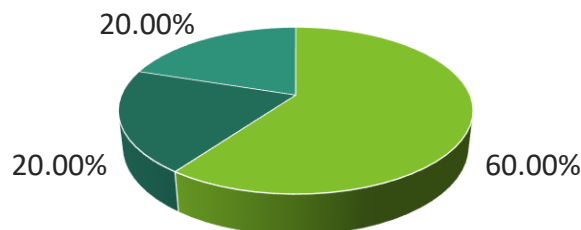

<http://mba.bus.sysu.edu.cn>

2018届全日制MBA毕业生就业概况 2018 Full Time MBA Employment Status

2016级FT MBA共40人（含港澳台学生及留学生），截至2018年12月31日，已毕业36人。本报告的所有就业信息基于MBA教育中心2018年12月份派发的调查问卷，此次调研共派发问卷36份，有效回收27份，回收率为75%。

There are 40 students in the class of 2016 FT MBA. 90% of the class graduated by Dec. 2018. All the employment information and analysis enclosed in this report is based on the 27 responses (Reply Rate: 75%) collected from the 36 MBA graduates.

42.5% 男生
Male

57.5% 女生
Female

平均年龄：29

Average Age upon Enrollment: 29

工作经验：6年

Average Years of Working Experience: 6 years

入学前工作经验 Working Experience before MBA

■ 5年以下 ■ 6~8年 ■ 9年以上
Less than 5 Years 6~8Years More than 9 Years

就业分析 Employment Analysis

单位类型 Company Ownership

就业分析 Employment Analysis

行业分布 Employment by Industries

就业分析 Employment Analysis

职能分布 Employment by Functions

就业分析 Employment Analysis

行业转换情况 Change in Industry