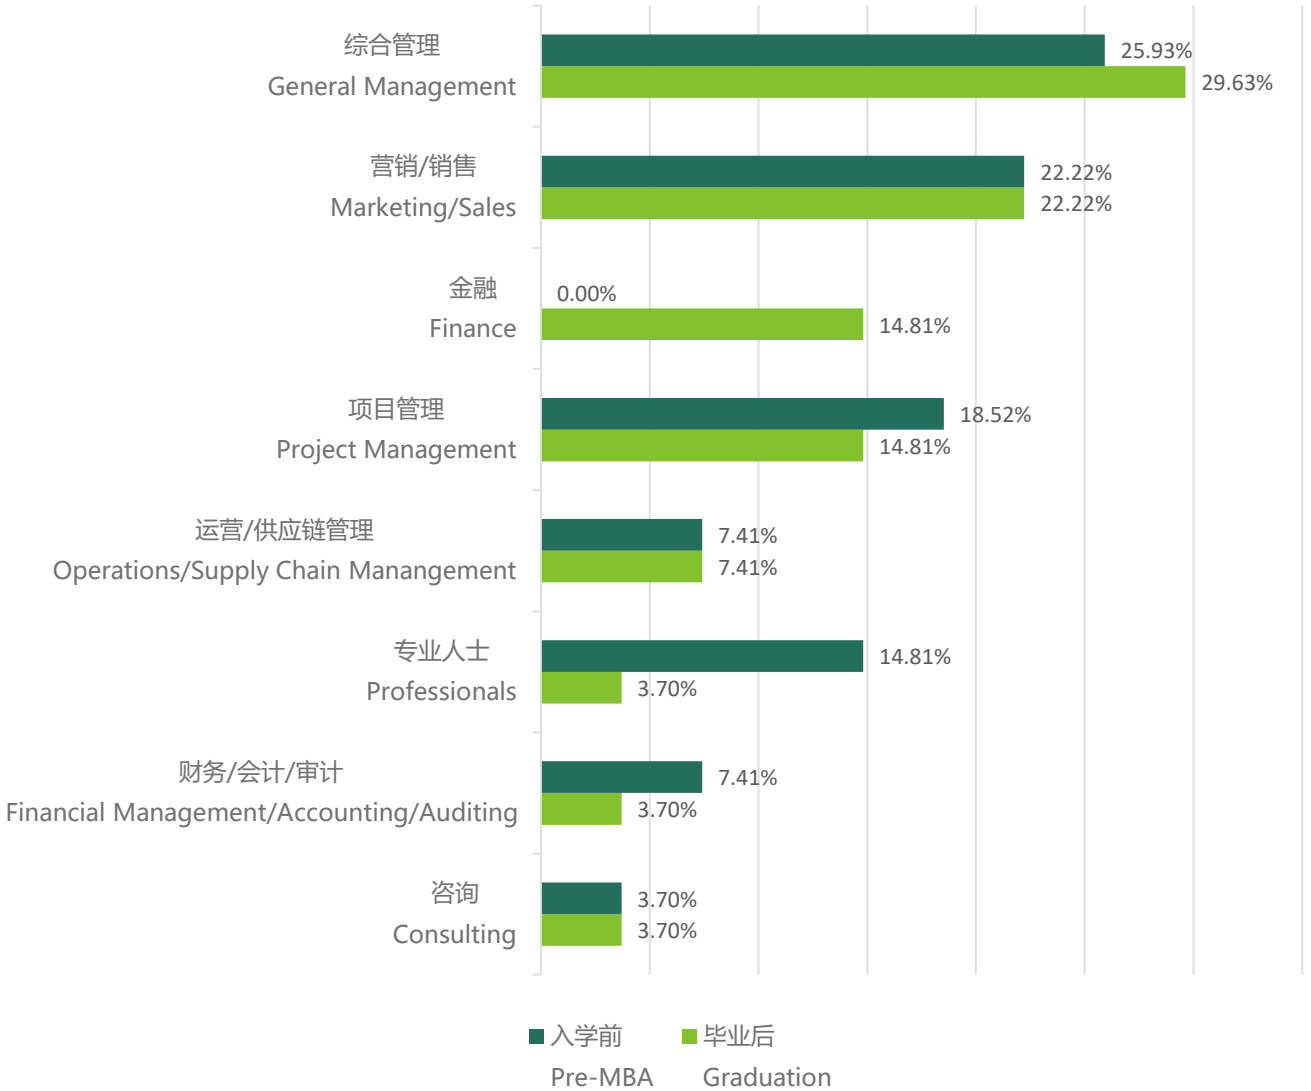

就业分析 Employment Analysis

单位类型 Company Ownership

就业分析 Employment Analysis

行业分布 Employment by Industries

就业分析 Employment Analysis

职能分布 Employment by Functions

就业分析 Employment Analysis

行业转换情况 Change in Industry

职能转换情况 Change in Function

注：有62.96%的毕业生在毕业后进入了新的行业领域，从事新的岗位职能。

About 62.96% of the graduates get a job in a brand new industry with new function.

年薪分布 Employment by Annual Salary

注：以上年收入未包括股权、分红等激励。约15%的学生有股权、提成等其他激励方式。