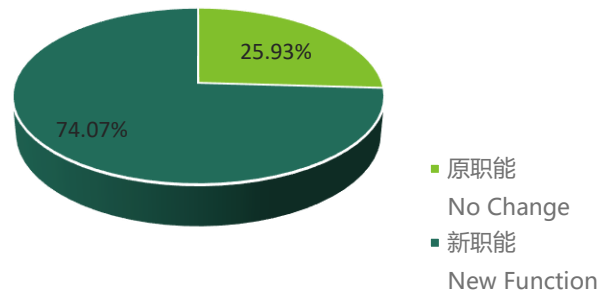

就业分析 Employment Analysis

单位类型 Company Ownership

就业分析 Employment Analysis

行业分布 Employment by Industries

就业分析 Employment Analysis

职能分布 Employment by Functions

就业分析 Employment Analysis

行业转换情况 Change in Industry

职能转换情况 Change in Function

注：有62.96%的毕业生在毕业后进入了新的行业领域，从事新的岗位职能。

About 62.96% of the graduates get a job in a brand new industry with new function.

年薪分布 Employment by Annual Salary

注：以上年收入未包括股权、分红等激励。约15%的学生有股权、提成等其他激励方式。

The salary above does not include the bonus of share options, profit share, signing on bonus or similar.

About 15% of graduates have other incentives such as equity and commissions.

就业分析 Employment Analysis