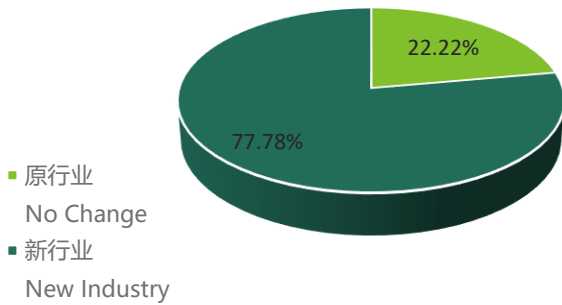

就业分析 Employment Analysis

单位类型 Company Ownership

就业分析 Employment Analysis

行业分布 Employment by Industries

就业分析 Employment Analysis

职能分布 Employment by Functions

就业分析 Employment Analysis

行业转换情况 Change in Industry

职能转换情况 Change in Function

注：有62.96%的毕业生在毕业后进入了新的行业领域，从事新的岗位职能。

About 62.96% of the graduates get a job in a brand new industry with new function.

年薪分布 Employment by Annual Salary

注：以上年收入未包括股权、分红等激励。约15%的学生有股权、提成等其他激励方式。

The salary above does not include the bonus of share options, profit share, signing on bonus or similar.

About 15% of graduates have other incentives such as equity and commissions.

就业分析 Employment Analysis