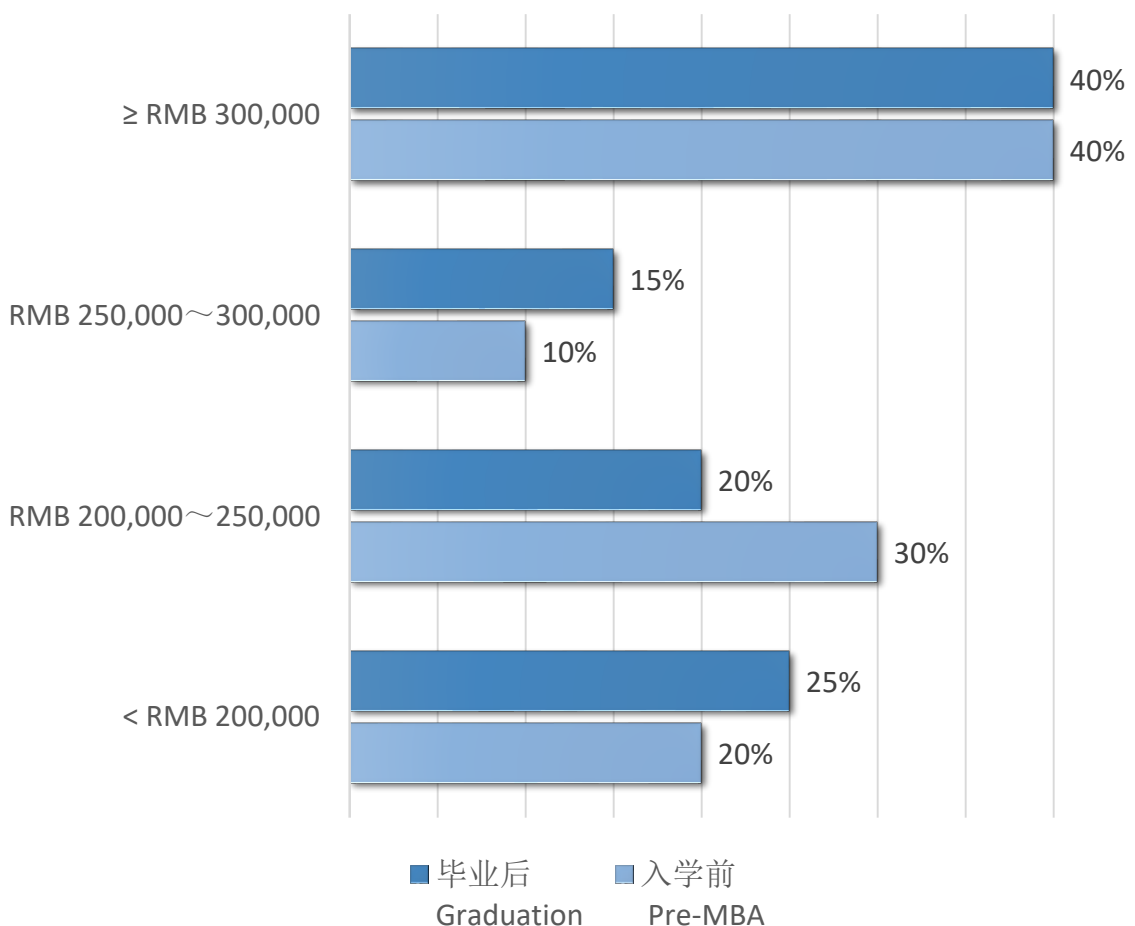

## 多样化的收获

Change by Industry Transformation

■ 新行业 New Industry  
■ 原行业 No Change

## 就业分析 Employment Analysis

年薪分布  
Employment by Annual Salary

毕业后平均年薪：RMB283,000

注：以上年收入未包括股权、分红等激励。约20%的学生有股权、提成等其他激励方式。

The salary above does not include the bonus of share options, profit share, signing on bonus or similar. About 20% of graduates have other incentives such as equity and commissions.