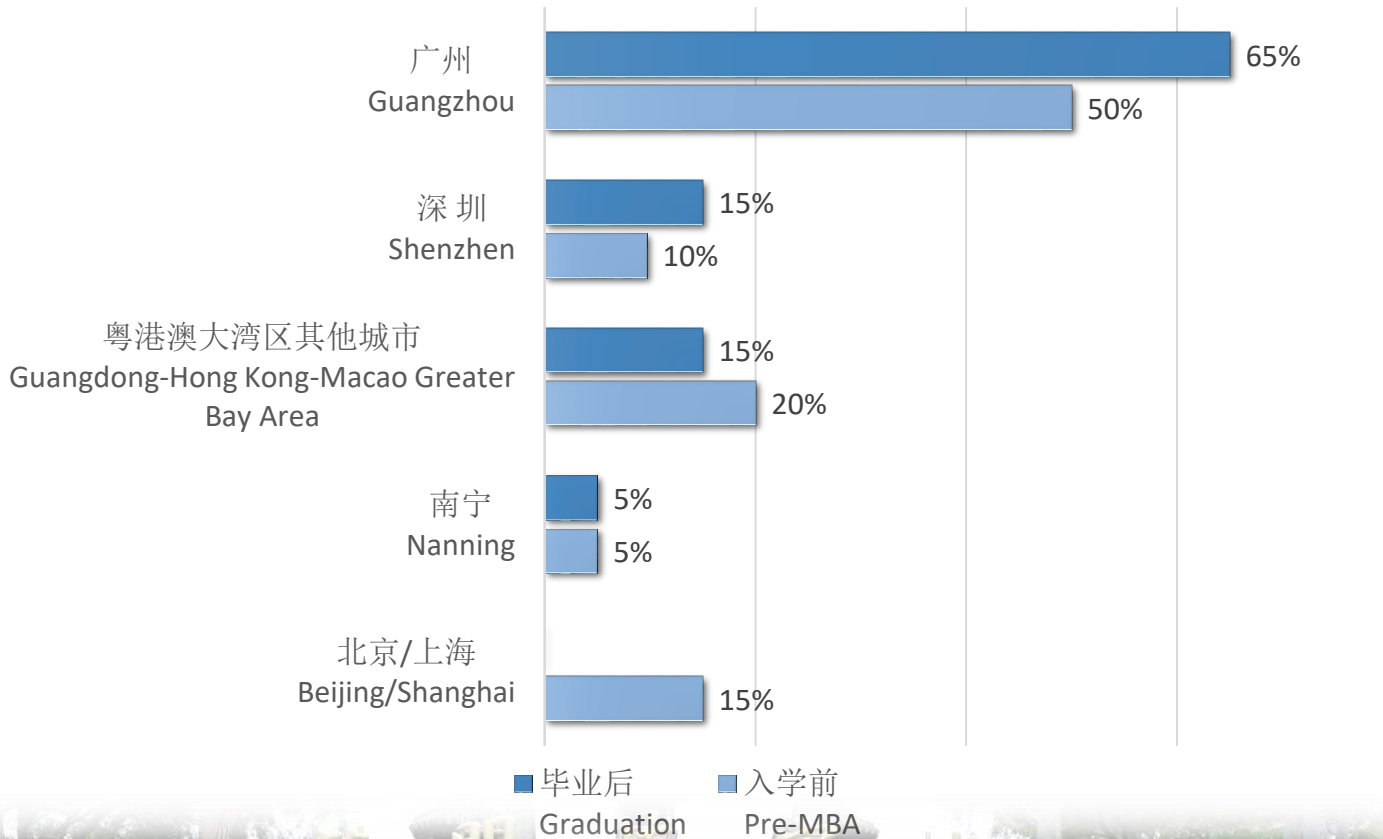

就业分析 Employment Analysis

就业地区分布 Employment by Location