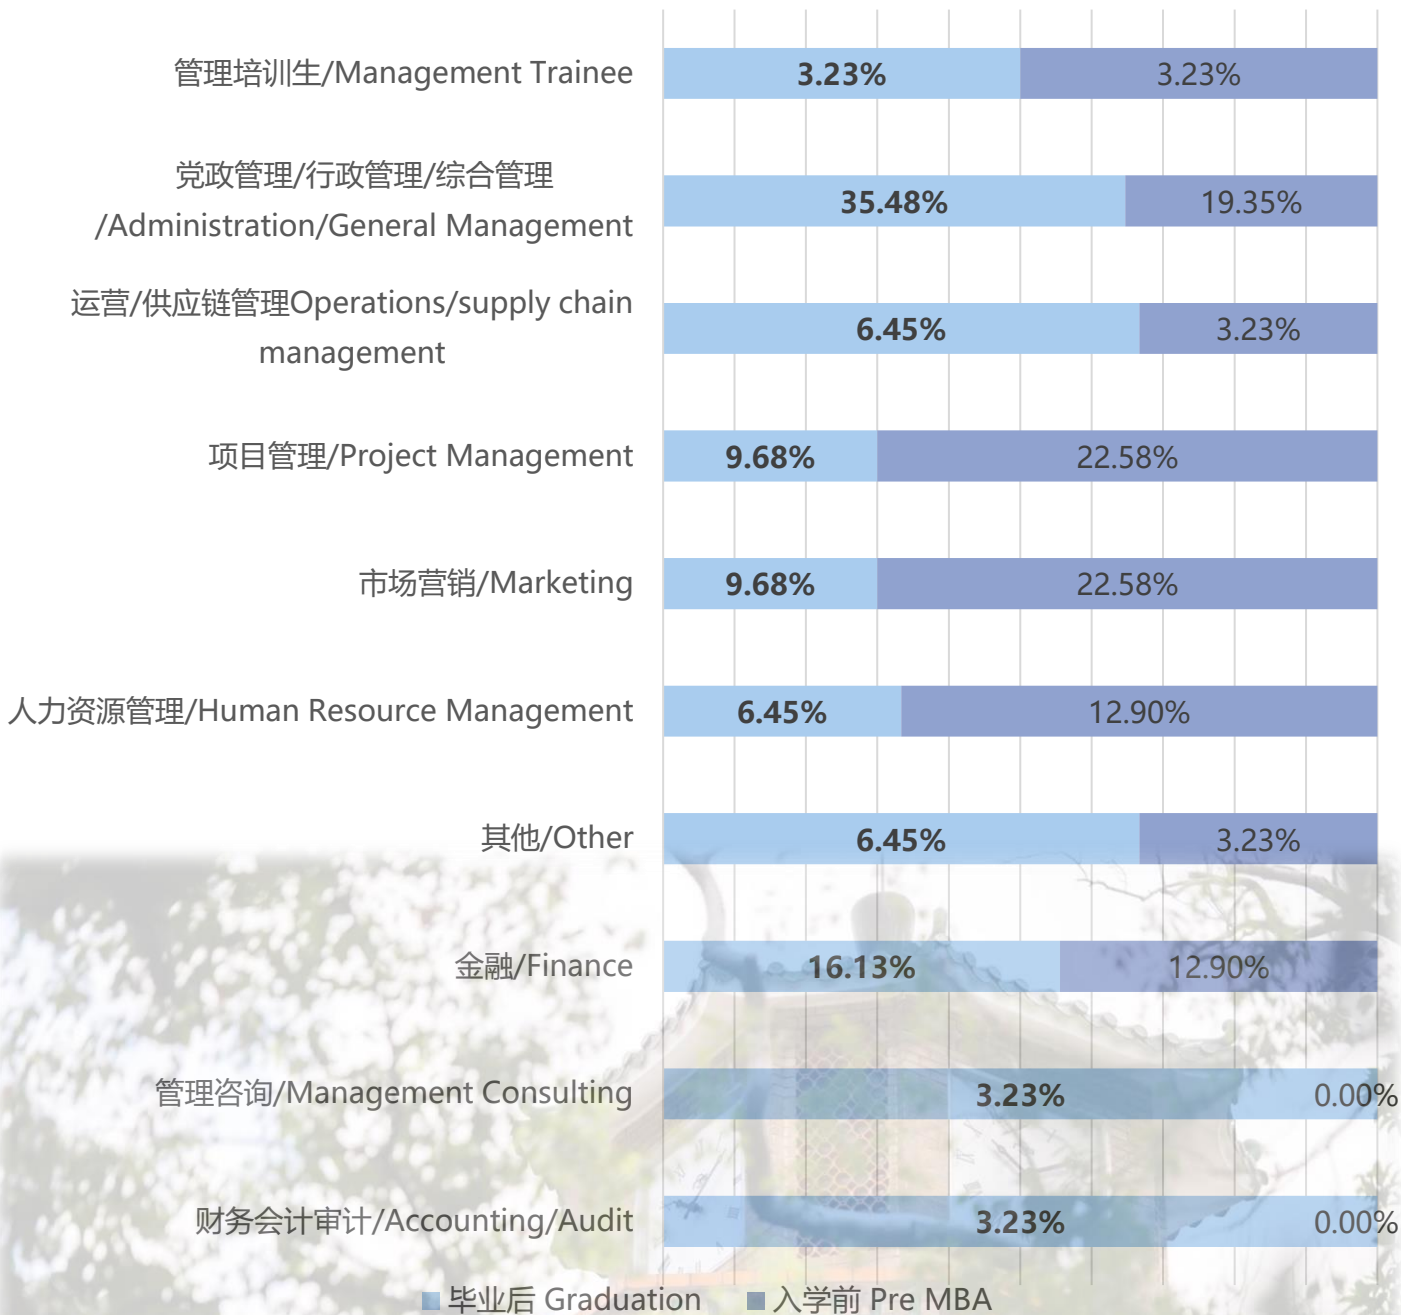

就业分析

Employment Analysis 行业分布

Employment by Industries

就业分析 Employment Analysis

职能分布 Employment by Functions

就业分析 Employment Analysis

行业转换情况

Change in Industry

职能转换情况

Change in Function

就业分析 Employment Analysis

年薪分布

Employment by Annual Salary

毕业后平均年薪：RMB 236,387

入学前平均年薪：RMB 220,274

注：以上年收入未包括股权、分红等激励。约6.45%的学生有股权、提成等其他激励方式。The salary above does not include the bonus of share options, profit share, signing on bonus or similar. About 6.45% of graduates have other incentives such as equity and commissions.