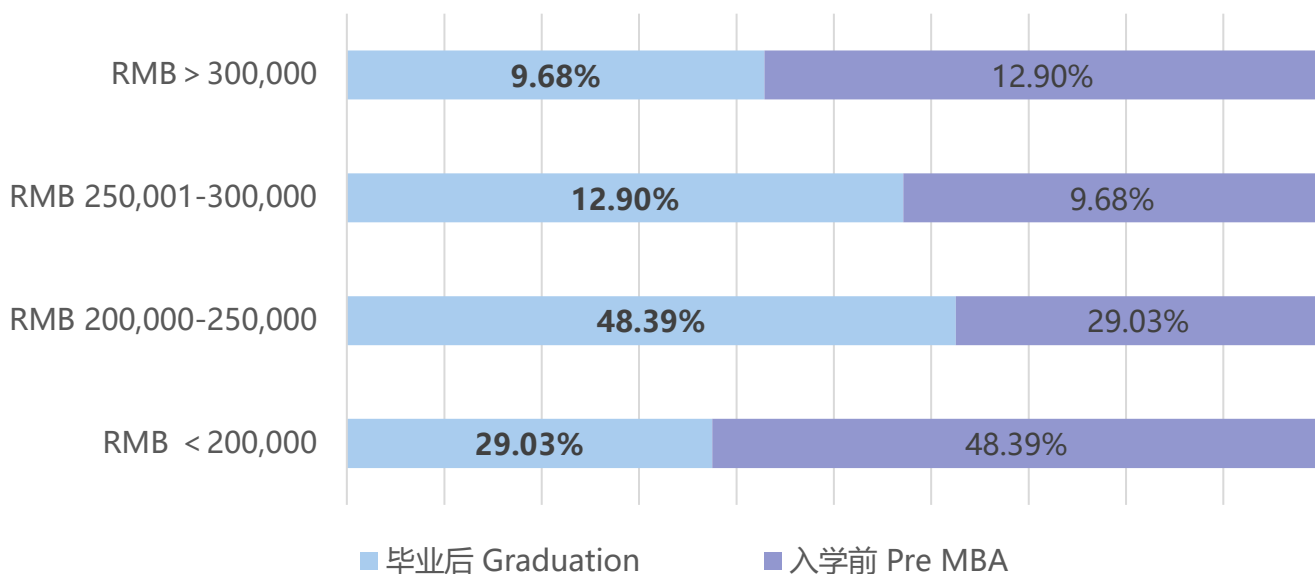

职能转换情况

Change in Function

就业分析 Employment Analysis

年薪分布

Employment by Annual Salary

毕业后平均年薪：RMB 236,387

入学前平均年薪：RMB 220,274

注：以上年收入未包括股权、分红等激励。约6.45%的学生有股权、提成等其他激励方式。The salary above does not include the bonus of share options, profit share, signing on bonus or similar. About 6.45% of graduates have other incentives such as equity and commissions.