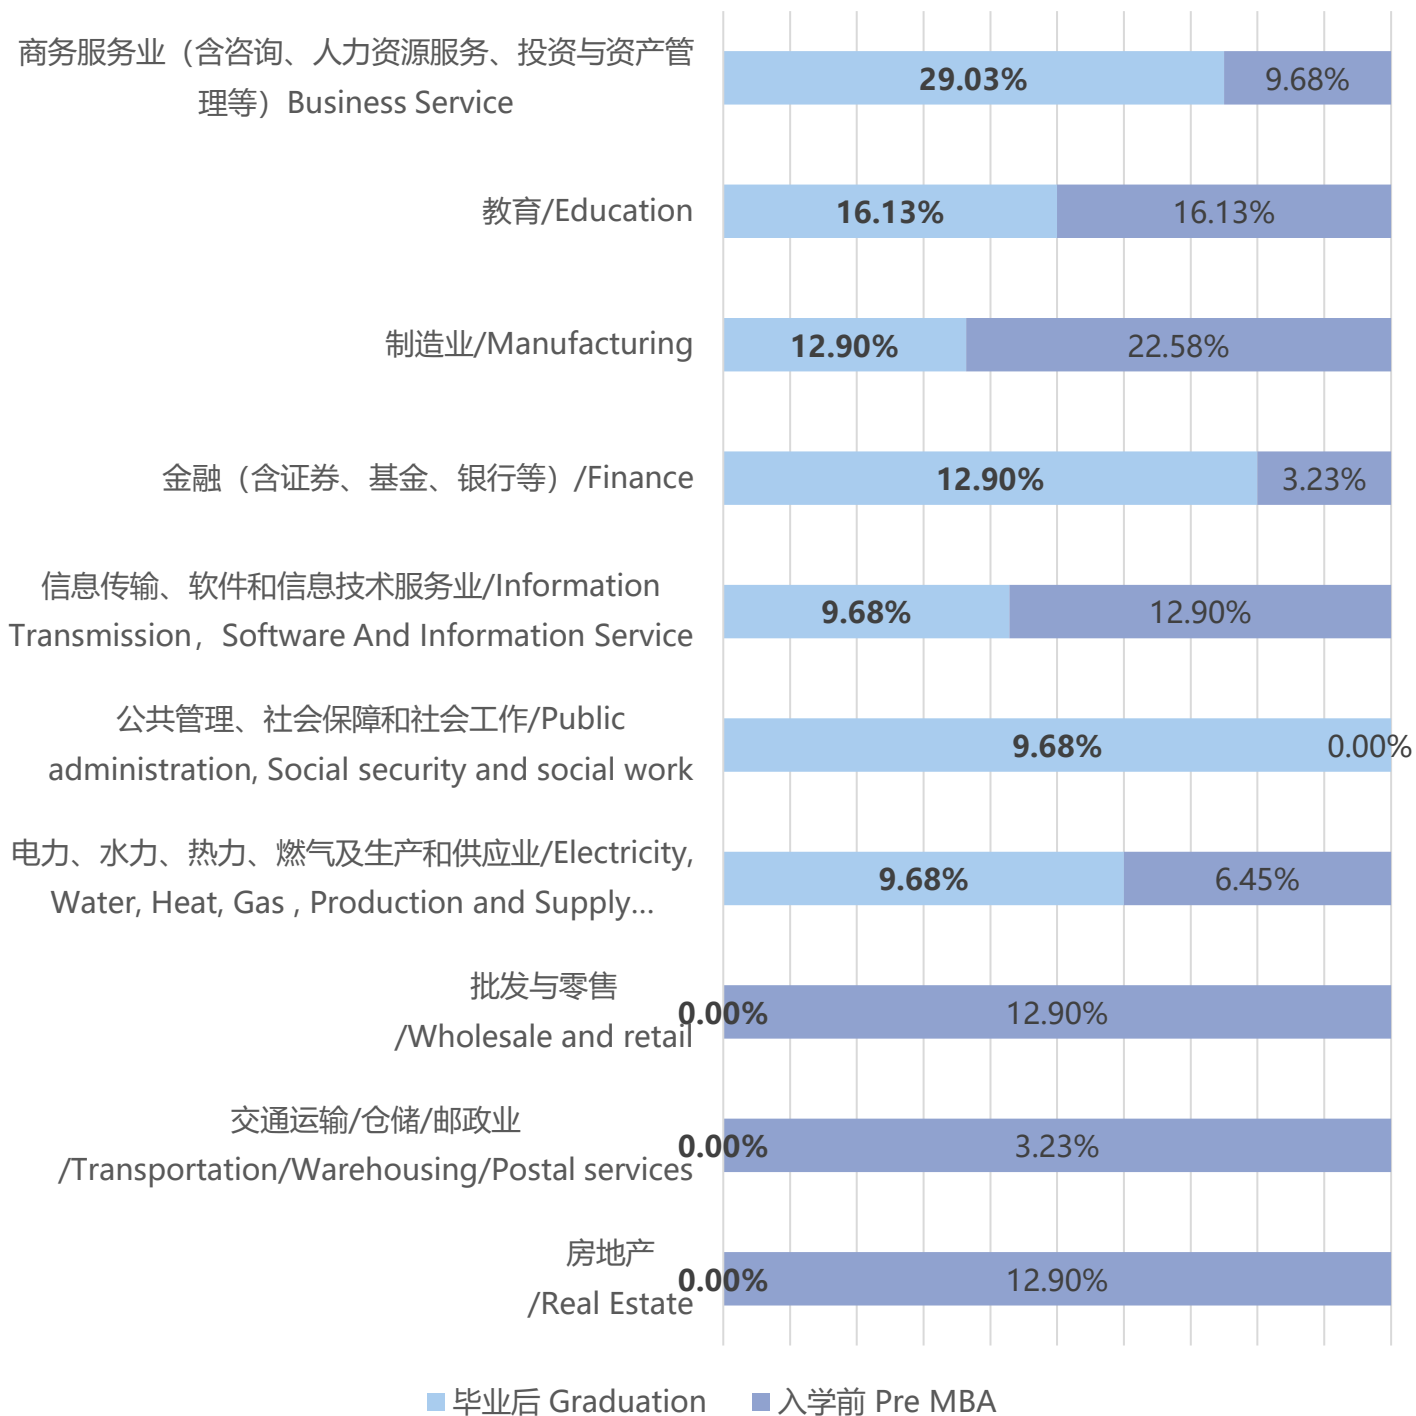

入学前工作经验

Working Experience before MBA

平均工作经验: 5.8年

Average Years of Working Experience: 5.8 years

- 10年以上 More than 10 years
- 5年以下 Less than 5 years
- 6-10年 6-10 years

就业分析 Employment Analysis

单位类型

Company Ownership

就业分析

Employment Analysis 行业分布

Employment by Industries

就业分析 Employment Analysis

职能分布 Employment by Functions

就业分析 Employment Analysis

行业转换情况

Change in Industry