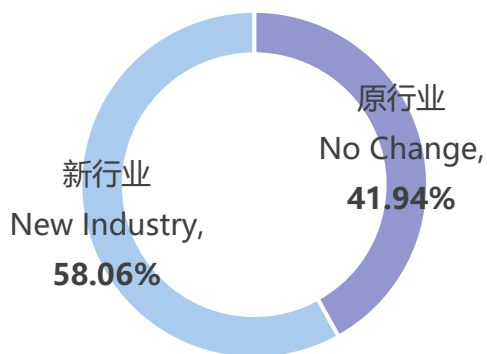

就业分析

Employment Analysis 行业分布

Employment by Industries

就业分析 Employment Analysis

职能分布 Employment by Functions

就业分析 Employment Analysis

行业转换情况

Change in Industry

职能转换情况

Change in Function

就业分析 Employment Analysis

年薪分布

Employment by Annual Salary

毕业后平均年薪：RMB 236,387

入学前平均年薪：RMB 220,274

注：以上年收入未包括股权、分红等激励。约6.45%的学生有股权、提成等其他激励方式。The salary above does not include the bonus of share options, profit share, signing on bonus or similar. About 6.45% of graduates have other incentives such as equity and commissions.