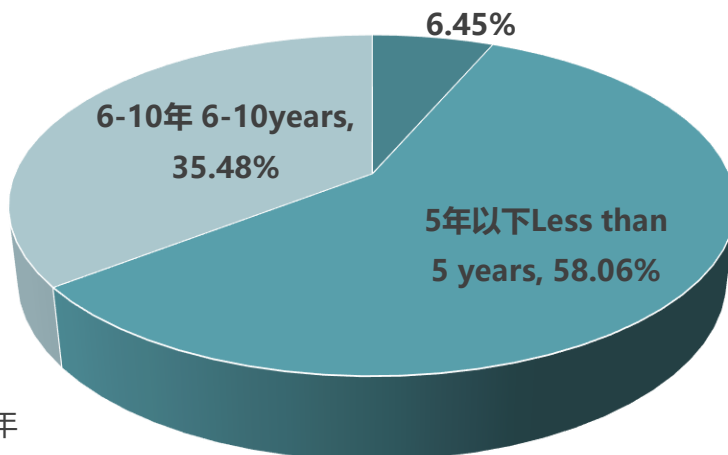

There are 37 students in the class of 2021 FT MBA graduated in 2023(including 2 international students). 34 graduates have successfully landed a job by Dec. 31, 2023. All the information and analysis enclosed in this report is based on the 31 responses (Reply Rate: 91.76%) collected from the 34 MBA graduates in March 2024.

45.16% 男生
Male

54.84% 女生
Female

平均年龄：31

Average Age upon Enrollment: 31

中山大学管理学院
SCHOOL OF BUSINESS
SUN YAT-SEN UNIVERSITY

MBA
工商管理硕士
Master of Business Administration

2023届全日制MBA毕业生就业概况 2023 Full Time MBA Employment Status

入学前工作经验

Working Experience before MBA

平均工作经验: 5.8年

Average Years of Working Experience: 5.8 years

- 10年以上 More than 10 years
- 5年以下 Less than 5 years
- 6-10年 6-10 years

就业分析 Employment Analysis

单位类型

Company Ownership