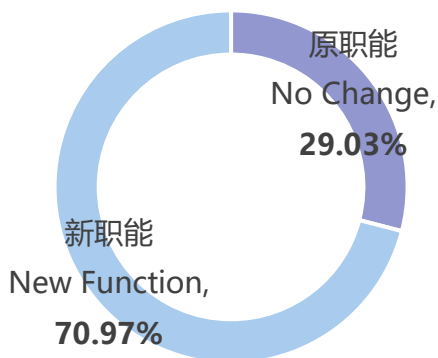

入学前工作经验

Working Experience before MBA

平均工作经验: 5.8年

Average Years of Working Experience: 5.8 years

- 10年以上 More than 10 years
- 5年以下 Less than 5 years
- 6-10年 6-10 years

就业分析 Employment Analysis

单位类型

Company Ownership

就业分析

Employment Analysis 行业分布

Employment by Industries

就业分析 Employment Analysis

职能分布 Employment by Functions

就业分析 Employment Analysis

行业转换情况

Change in Industry

职能转换情况

Change in Function

就业分析 Employment Analysis

年薪分布

Employment by Annual Salary

毕业后平均年薪：RMB 236,387

入学前平均年薪：RMB 220,274

注：以上年收入未包括股权、分红等激励。约6.45%的学生有股权、提成等其他激励方式。The salary above does not include the bonus of share options, profit share, signing on bonus or similar. About 6.45% of graduates have other incentives such as equity and commissions.