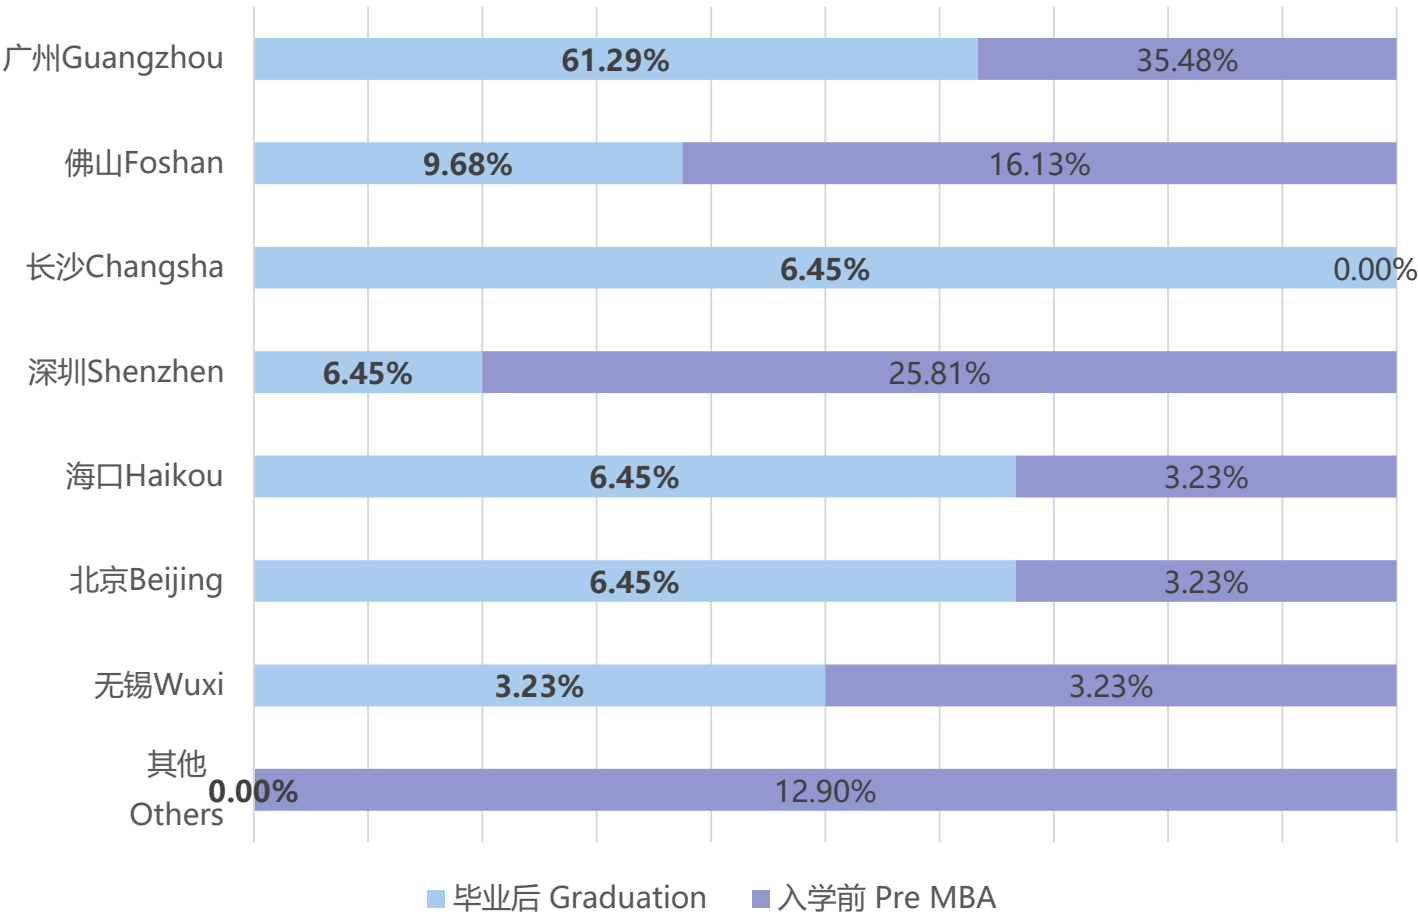

就业分析 Employment Analysis

就业地区分布 Employment by Location